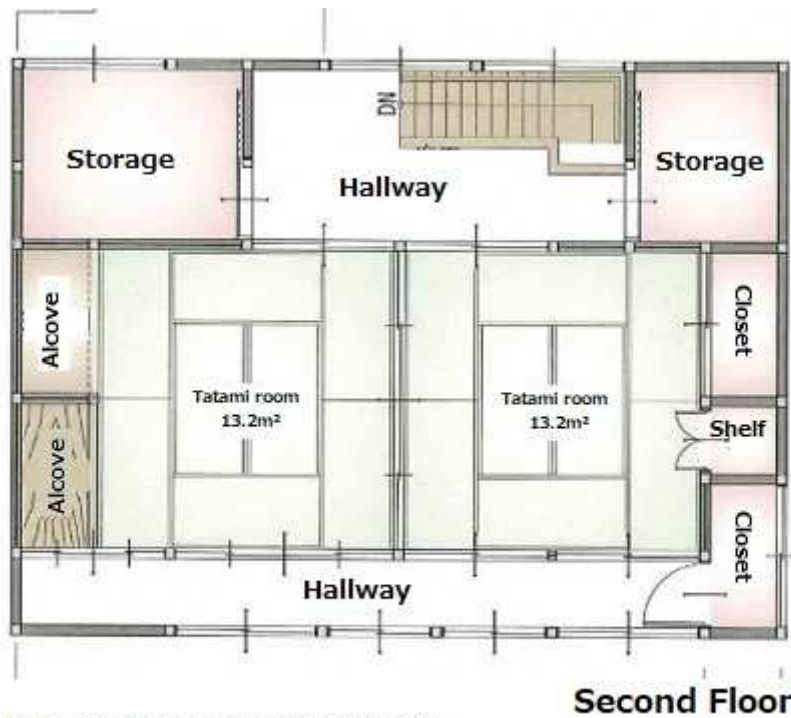

* Measurements are approximate.